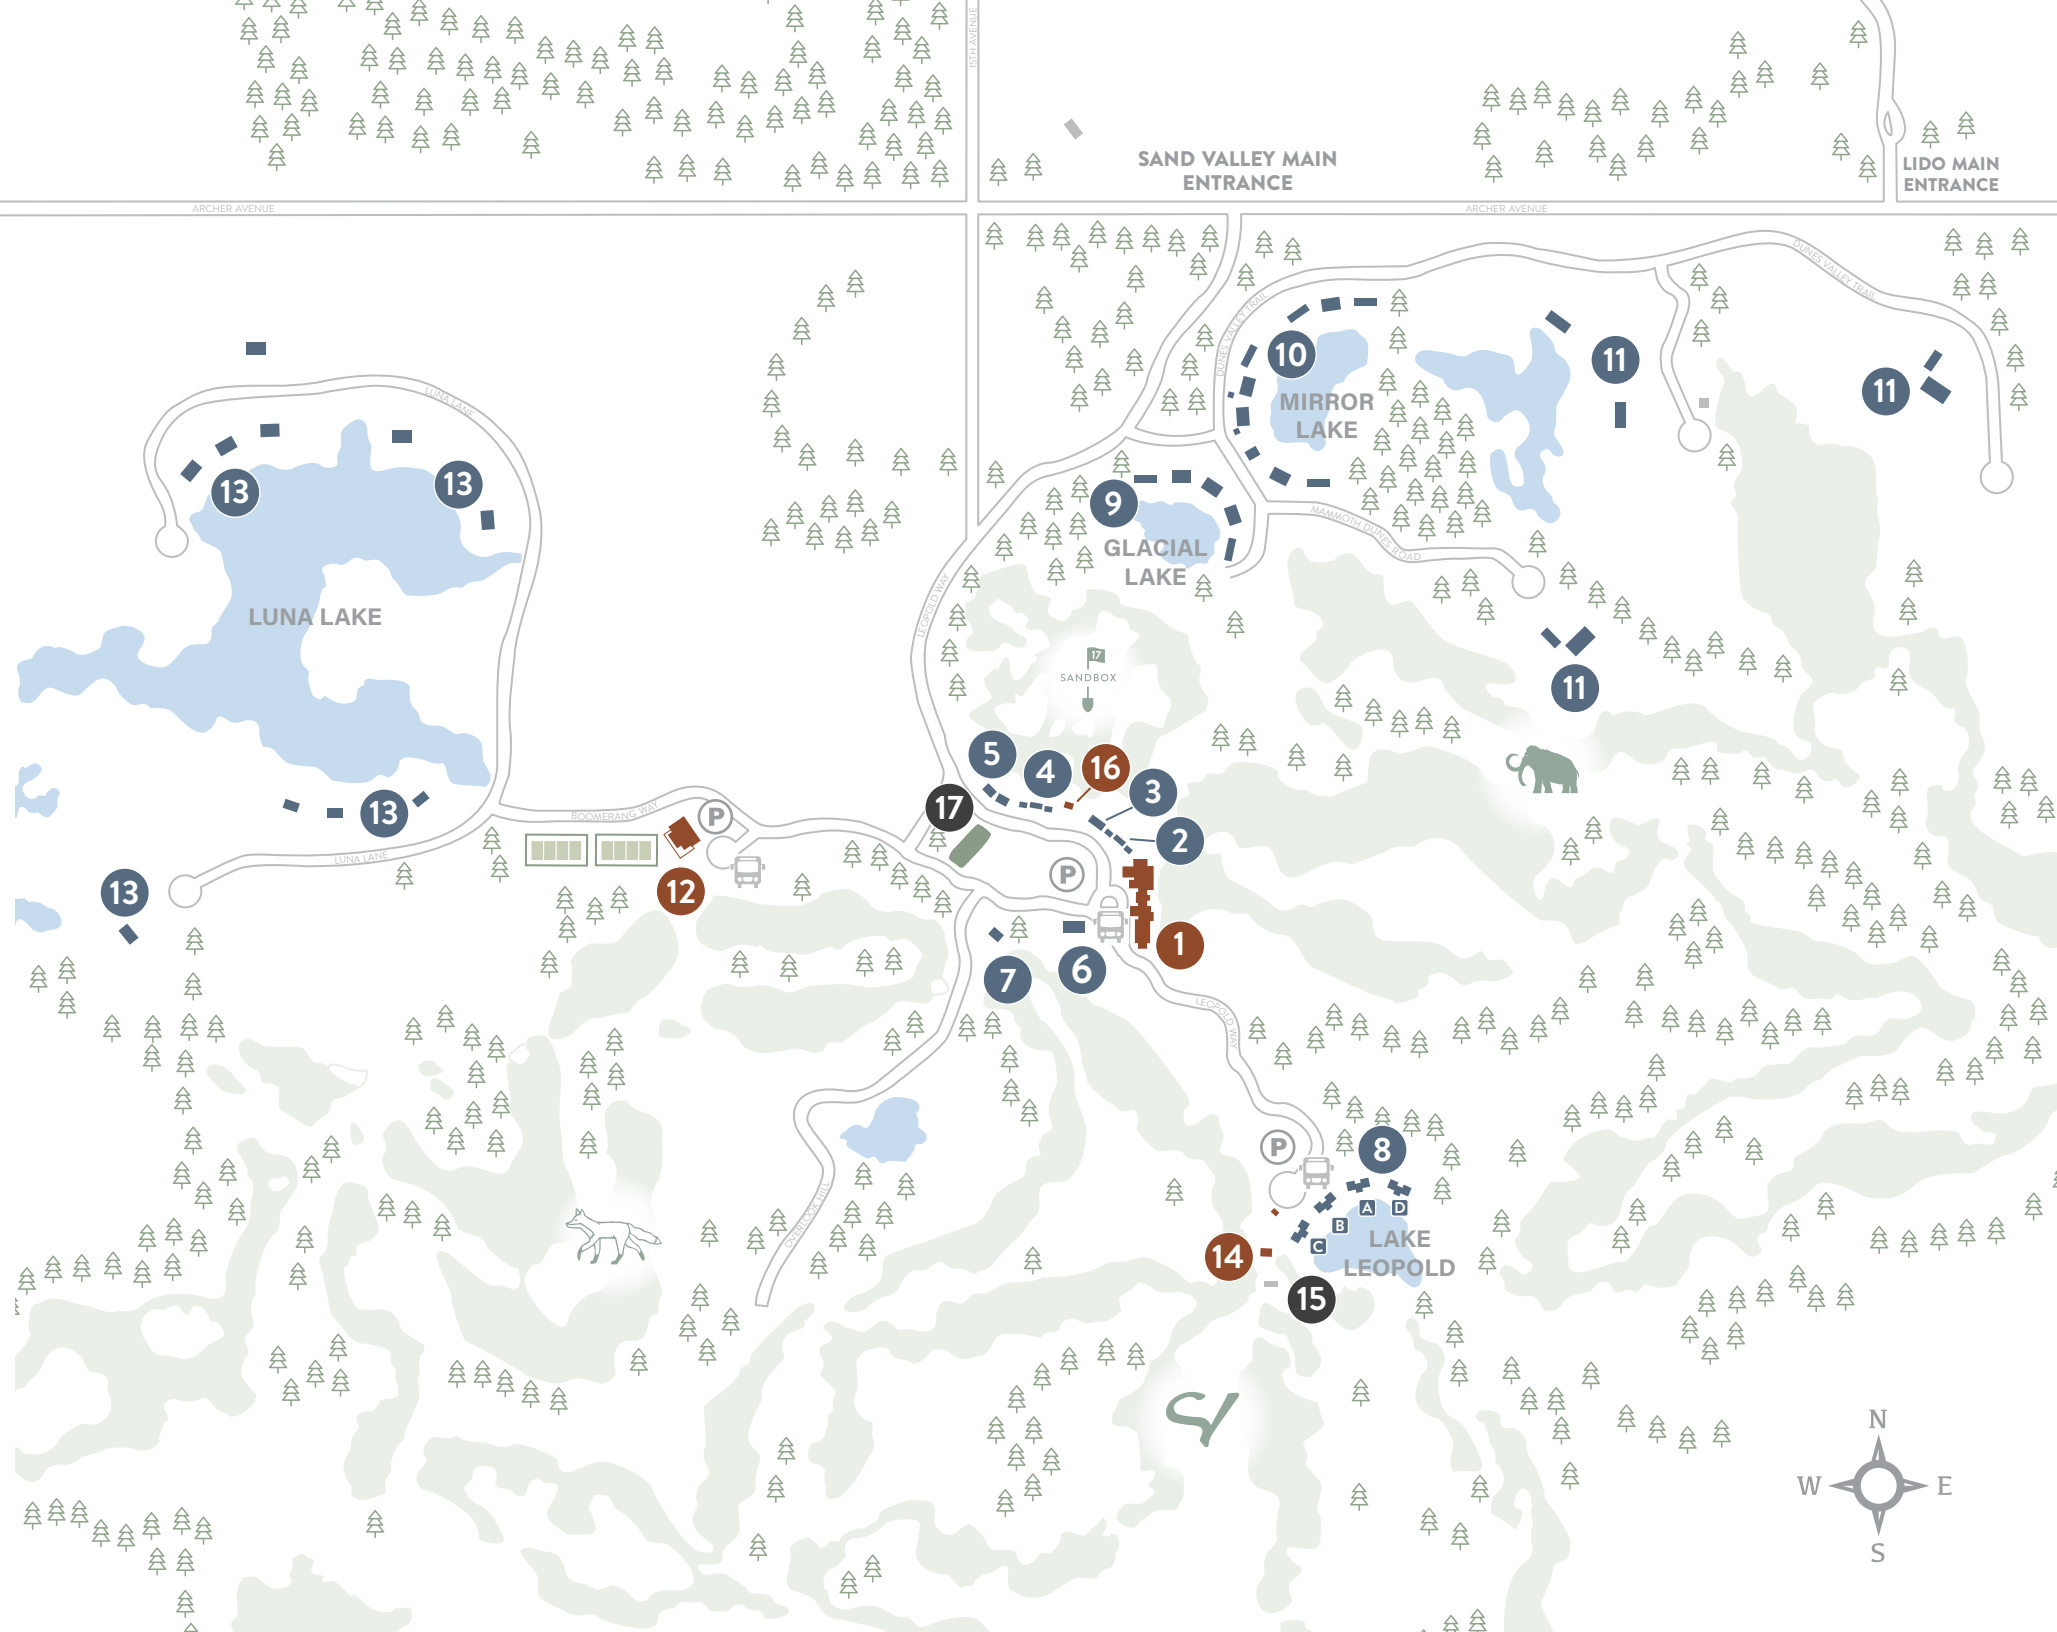

RESORT MAP

1. CLUBHOUSE
  Mammoth Bar | Aldo's Farm & Table
2. DUNES LOFT
3. DUNES LODGE
4. SANDBOX LOFT
5. BIARRITZ LODGE
6. FAIRWAY LODGE
7. CRENSHAW'S CABIN
8. LAKE LEOPOLD COTTAGES
9. GLACIAL LAKE RESIDENCES
10. DUNES VALLEY RESIDENCES
11. MAMMOTH CONSERVANCY RESIDENCES
12. THE GALLERY RESTAURANT
  Tennis Center/Sedge Valley First Tee
13. SEDGE VILLAGE RESIDENCES
14. CRAIG'S PORCH
15. WARM-UP AREA
16. BILL'S BBQ AT THE SANDBOX
17. ALDO'S GARDEN

- DINING OUTLET   ● RESORT AMENITY
- RESORT LODGING
- P SHUTTLE PICKUP   P PARKING

- FOR RESERVATIONS CALL -

888-651-5539
SANDVALLEY.COM

MAP IS SCALED TO FIT 8.5" X 14"